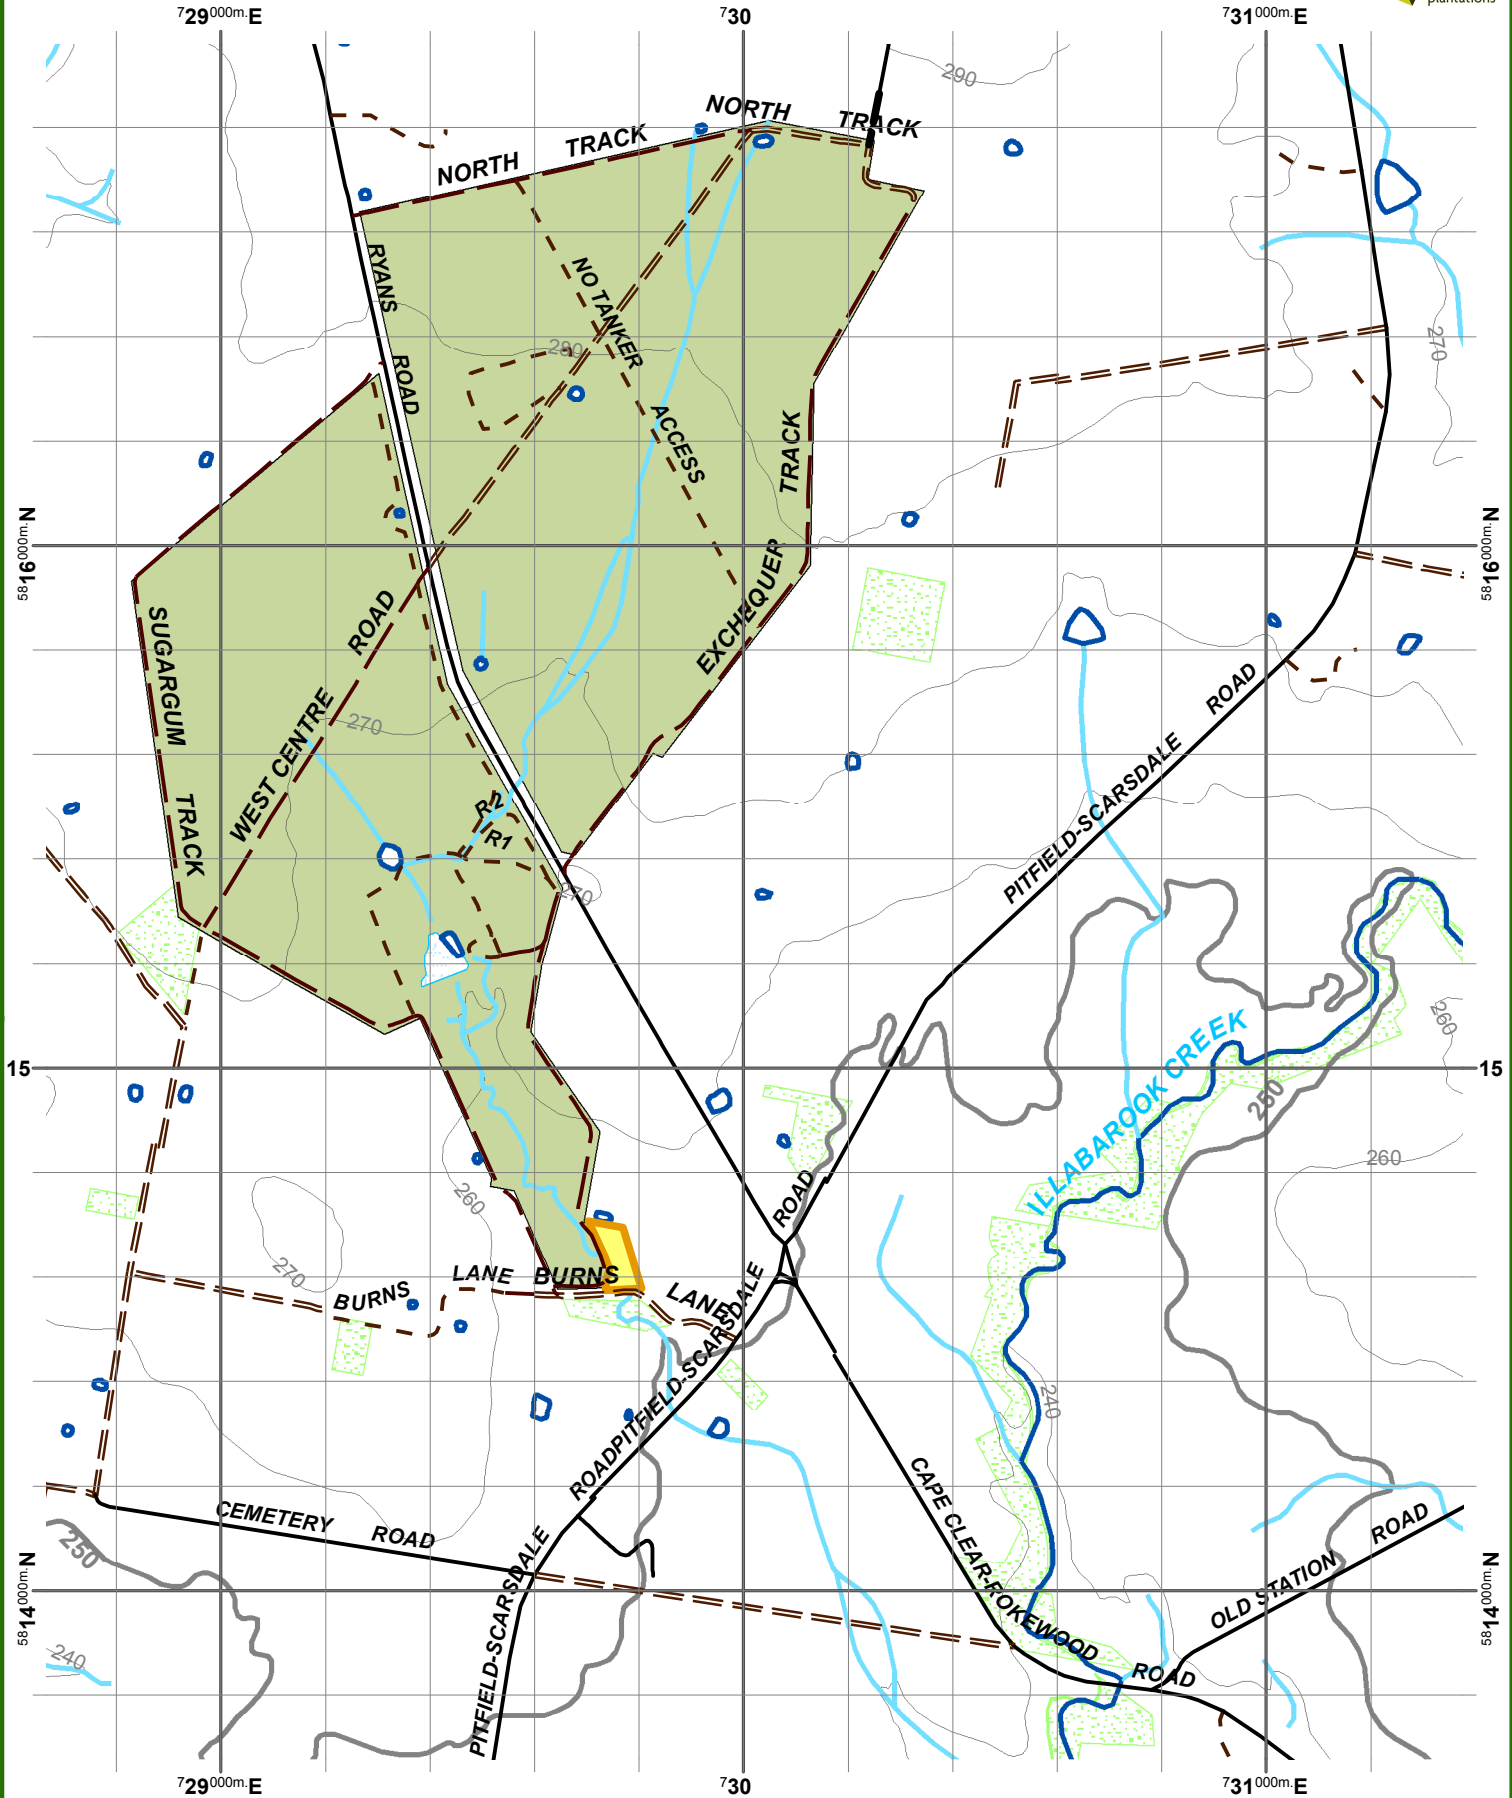

# Cape Clear - Autumn 2017 Planned Burn Area

## Legend

- Planned Burn Area
- DELWP
- HVP Plantations
- Parks Victoria