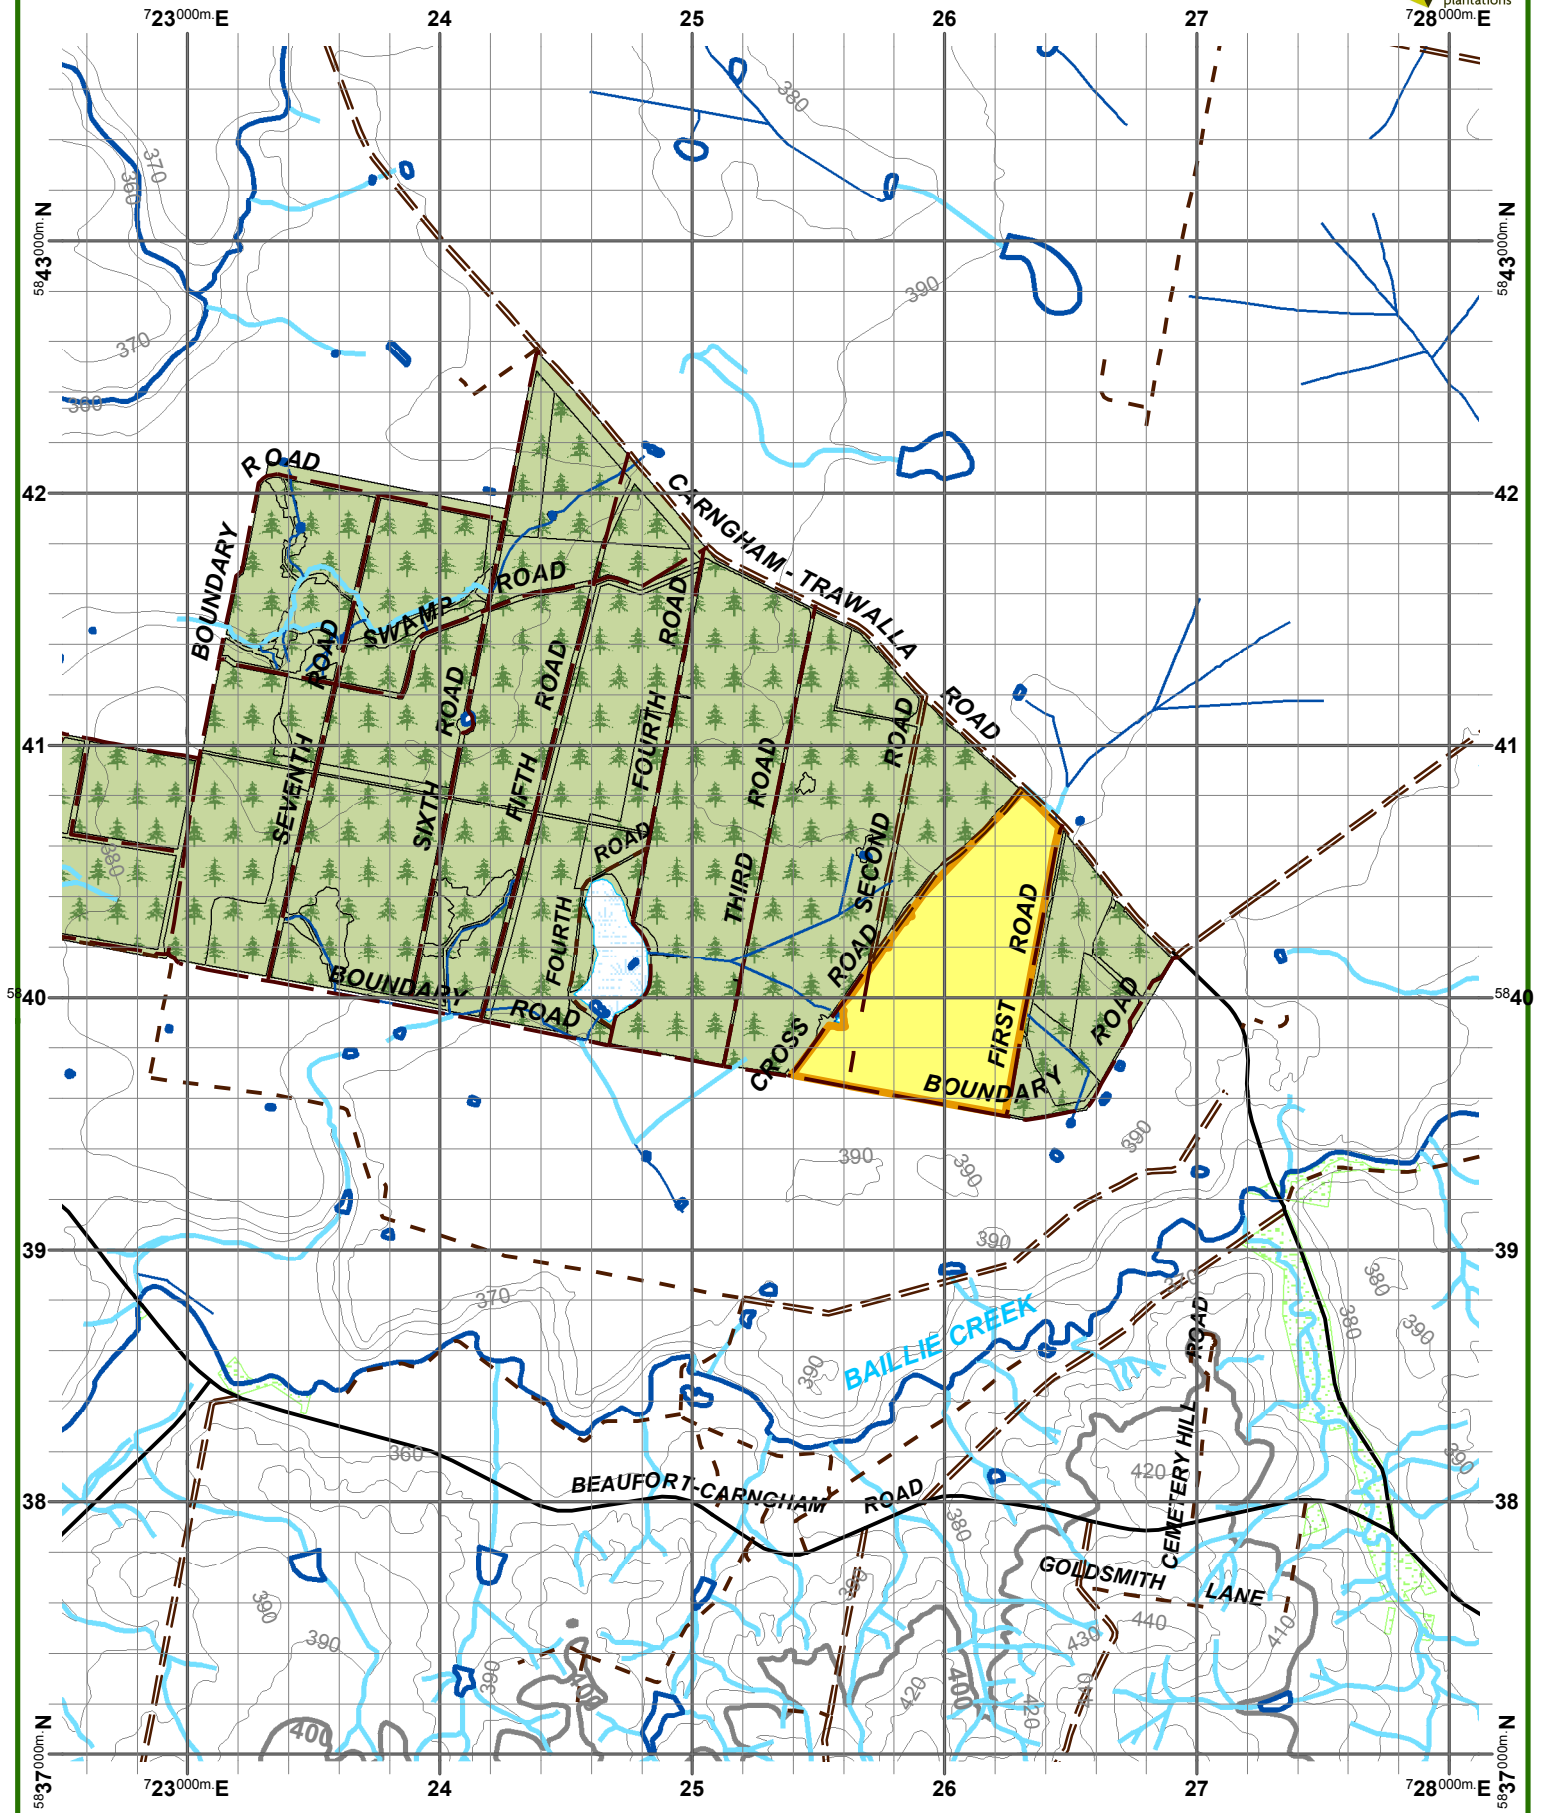

Carngham - Autumn 2017 Planned Burn Area

Legend

- Planned Burn Area
- DELWP
- Plantation
- Parks Victoria
- HVP Plantations