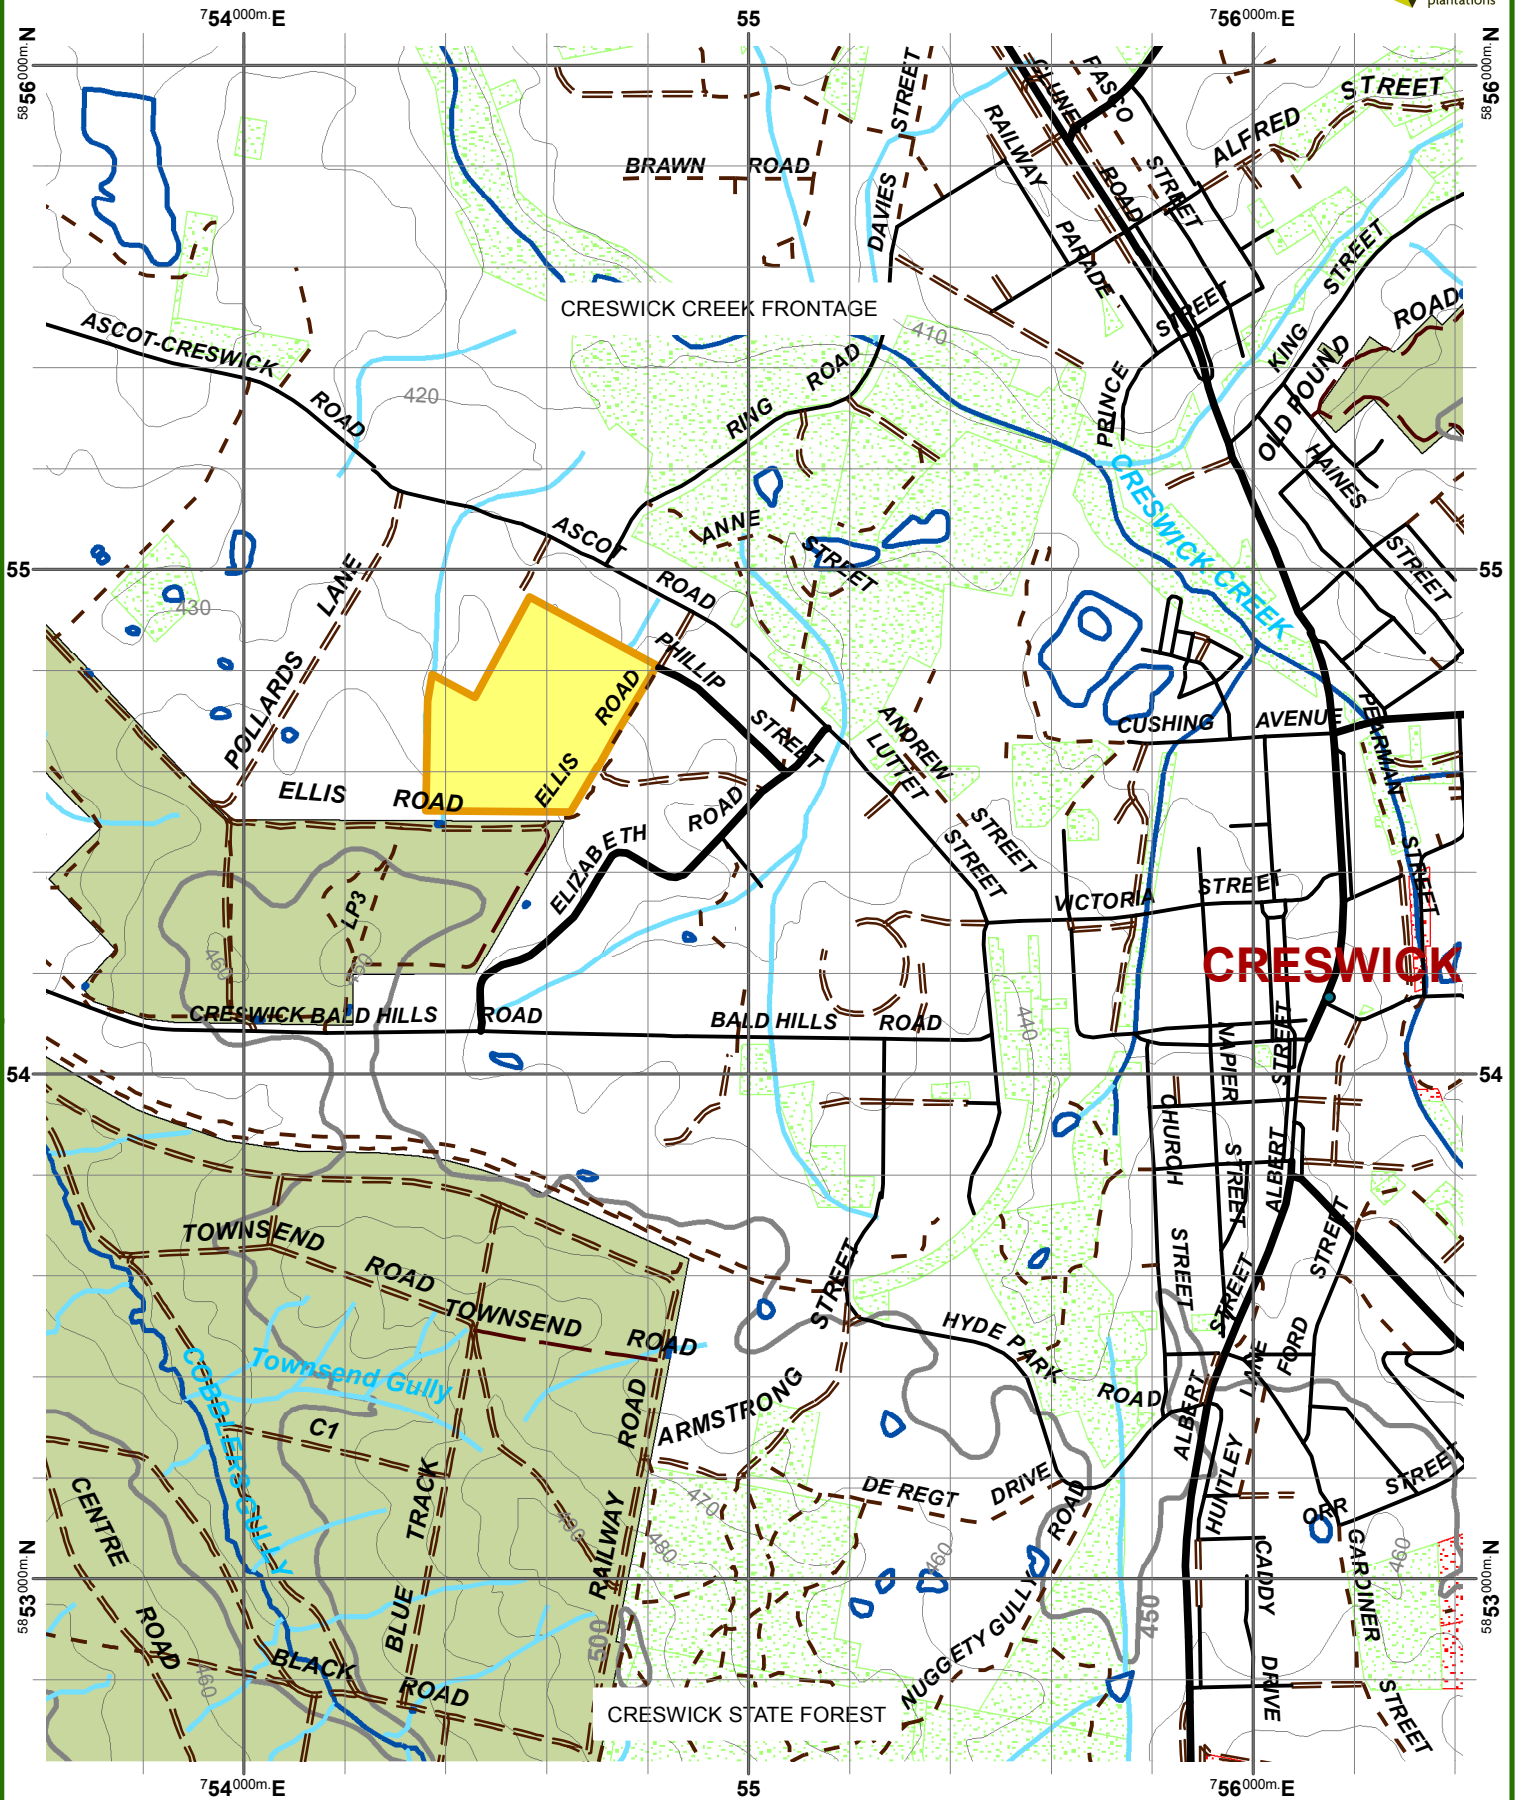

# Creswick - Autumn 2017 Planned Burn Area

## Legend

-  Ecological Burn; Fuel Reduction Burn
-  DELWP
-  HVP Plantations
-  Parks Victoria