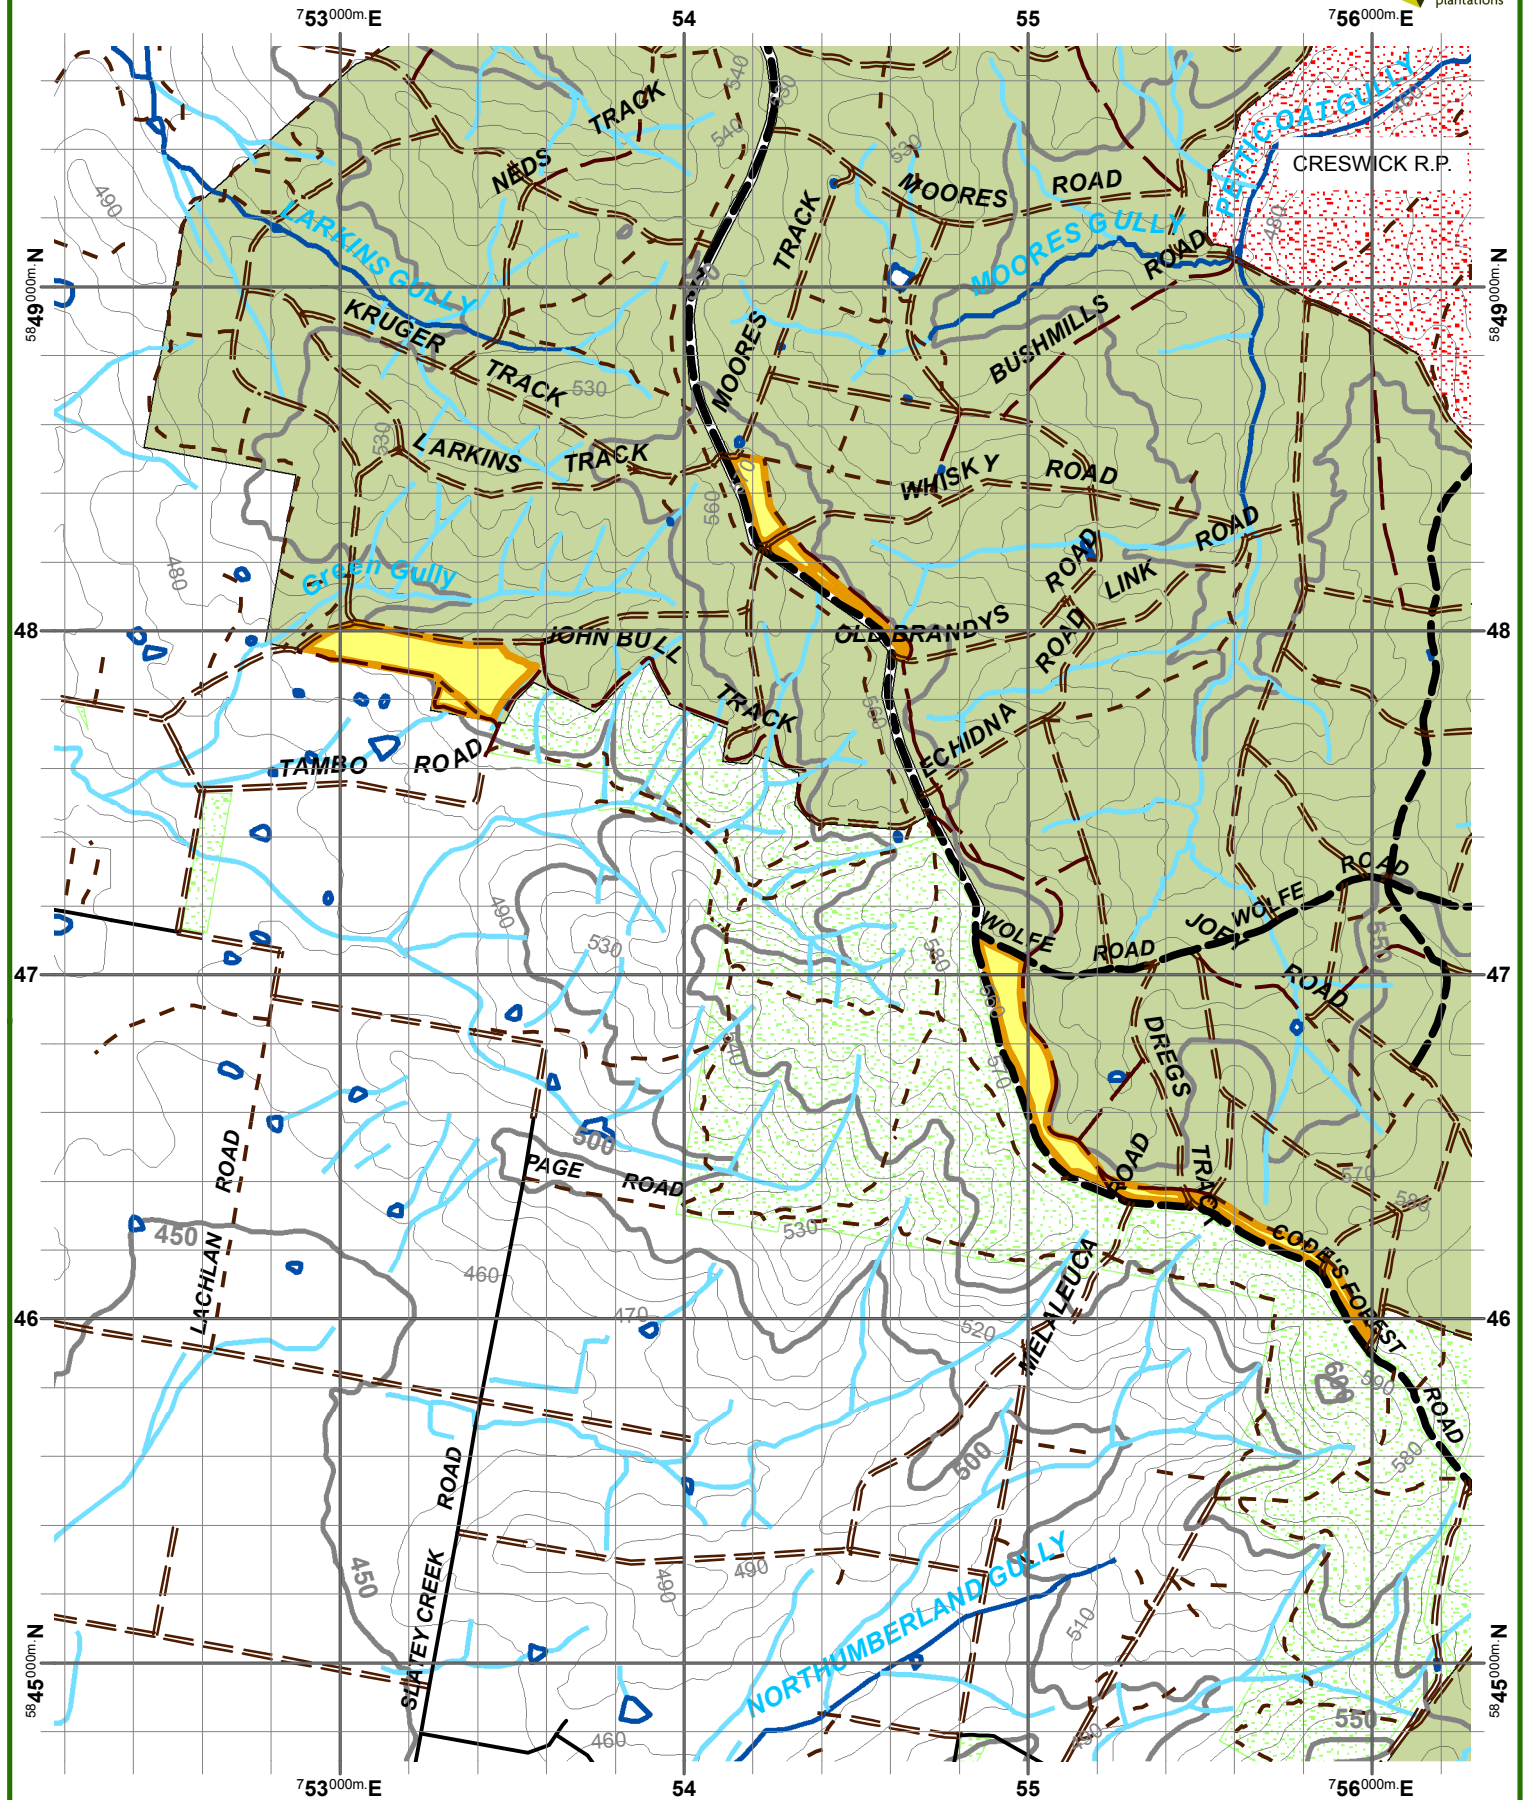

# Invermay - Autumn 2017 Planned Burn Area

## Legend

- Planned Burn Area
- HVP Plantations
- DELWP
- Parks Victoria